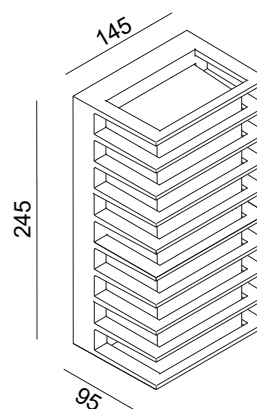

TECHNICAL DATA

TYPE

Professional LED for Exterior Lighting.

PRO	CRI ≥ 80	
IP54		L°
AC85-265V 50/60Hz		50000h

DIMENSION DRAW

Model:	Lineo
Format:	Rectangular
Location:	Exterior
Wattage:	12W
Materials:	Aluminium
Led Color:	3000K
Product Dimension:	245*145mm
IP Code:	54
Fixation:	Wall
CRI :	80
Lumen Output:	1050LM
Frequency:	50/60 Hz
Beam Angle:	L°